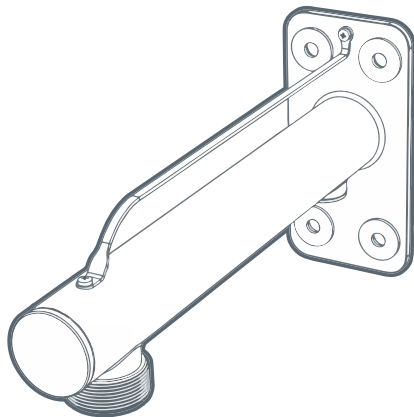

Evolution Stainless Steel Pendant Arm - Corner Mount QUICKSTART GUIDE

STAINLESS PENDANT ARM - CORNER MOUNT

BOX CONTENTS

A Corner Bracket

B Mounting Bolts

PENDANT ARM (OBE-20-SPA) REQUIRED FOR THIS INSTALLATION

CORNER MOUNT INSTALLATION

ATTACH PENDANT ARM

ETHERNET
CABLE

SCREW ON PENDANT ARM CAP