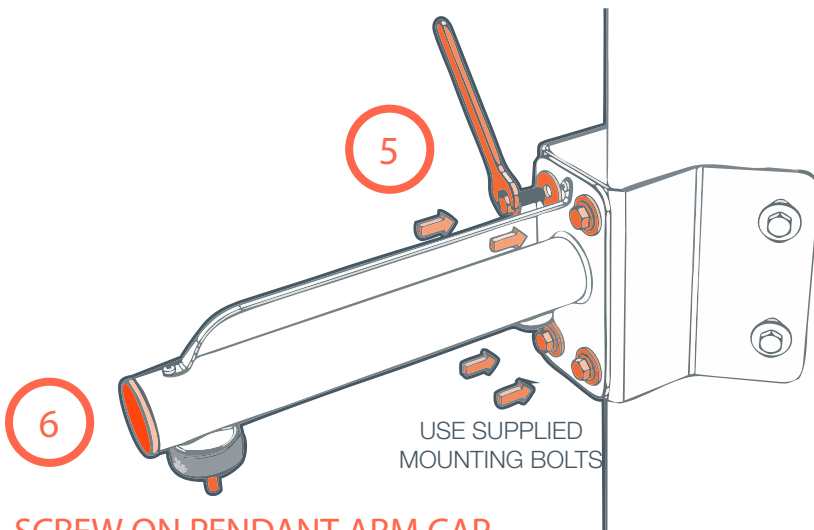

Evolution Stainless Steel Pendant Arm - Corner Mount QUICKSTART GUIDE

STAINLESS PENDANT ARM - CORNER MOUNT

BOX CONTENTS

A Corner Bracket

B Mounting Bolts

PENDANT ARM (OBE-20-SPA) REQUIRED FOR THIS INSTALLATION

CORNER MOUNT INSTALLATION

ATTACH PENDANT ARM

ETHERNET
CABLE

SCREW ON PENDANT ARM CAP