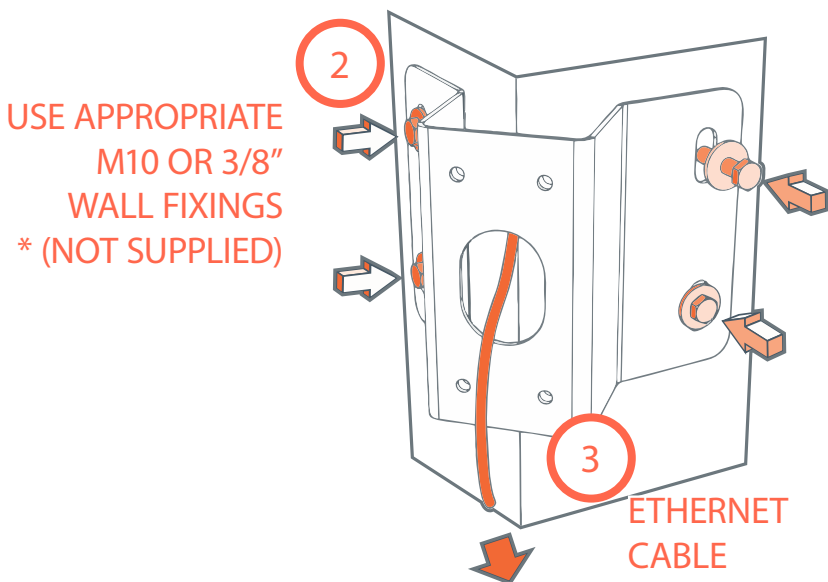

Evolution Stainless Steel Pendant Arm - Corner Mount QUICKSTART GUIDE

STAINLESS PENDANT ARM - CORNER MOUNT

BOX CONTENTS

A Corner Bracket

B Mounting Bolts

PENDANT ARM (OBE-20-SPA) REQUIRED FOR THIS INSTALLATION

CORNER MOUNT INSTALLATION

ATTACH PENDANT ARM

ETHERNET
CABLE

SCREW ON PENDANT ARM CAP