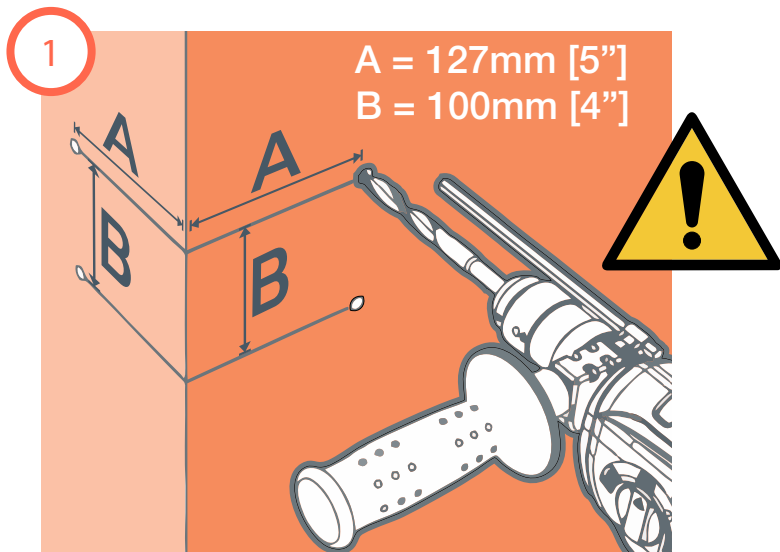

Evolution Stainless Steel Pendant Arm - Corner Mount QUICKSTART GUIDE

STAINLESS PENDANT ARM - CORNER MOUNT

BOX CONTENTS

A Corner Bracket

B Mounting Bolts

PENDANT ARM (OBE-20-SPA) REQUIRED FOR THIS INSTALLATION

CORNER MOUNT INSTALLATION

ATTACH PENDANT ARM

ETHERNET
CABLE

SCREW ON PENDANT ARM CAP