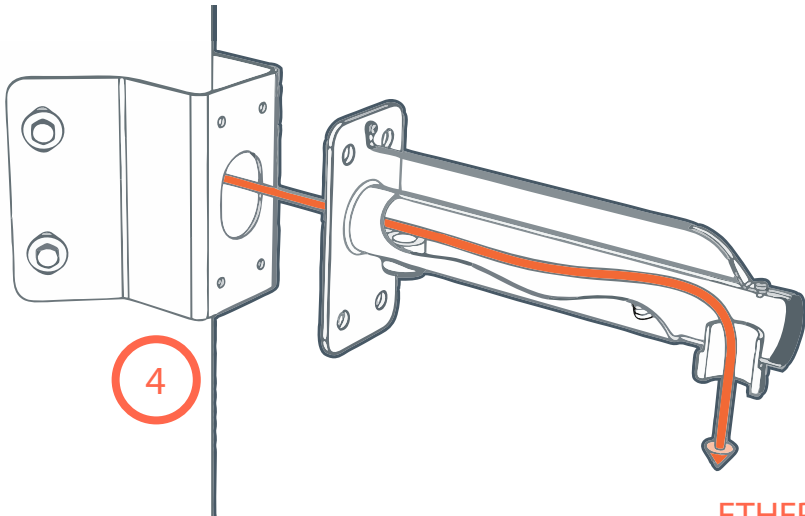

Evolution Stainless Steel Pendant Arm - Corner Mount QUICKSTART GUIDE

STAINLESS PENDANT ARM - CORNER MOUNT

BOX CONTENTS

A Corner Bracket

B Mounting Bolts

PENDANT ARM (OBE-20-SPA) REQUIRED FOR THIS INSTALLATION

CORNER MOUNT INSTALLATION

ATTACH PENDANT ARM

ETHERNET
CABLE

SCREW ON PENDANT ARM CAP