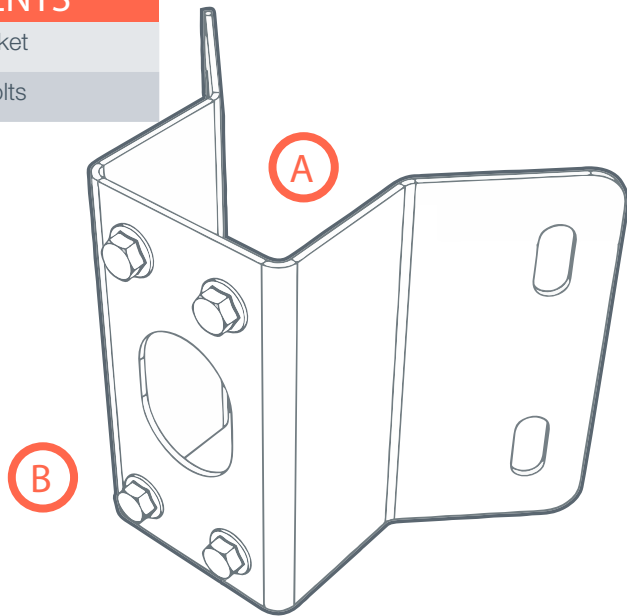

Evolution Stainless Steel Pendant Arm - Corner Mount QUICKSTART GUIDE

STAINLESS PENDANT ARM - CORNER MOUNT

BOX CONTENTS

A Corner Bracket

B Mounting Bolts

PENDANT ARM (OBE-20-SPA) REQUIRED FOR THIS INSTALLATION

CORNER MOUNT INSTALLATION

ATTACH PENDANT ARM

ETHERNET
CABLE

SCREW ON PENDANT ARM CAP