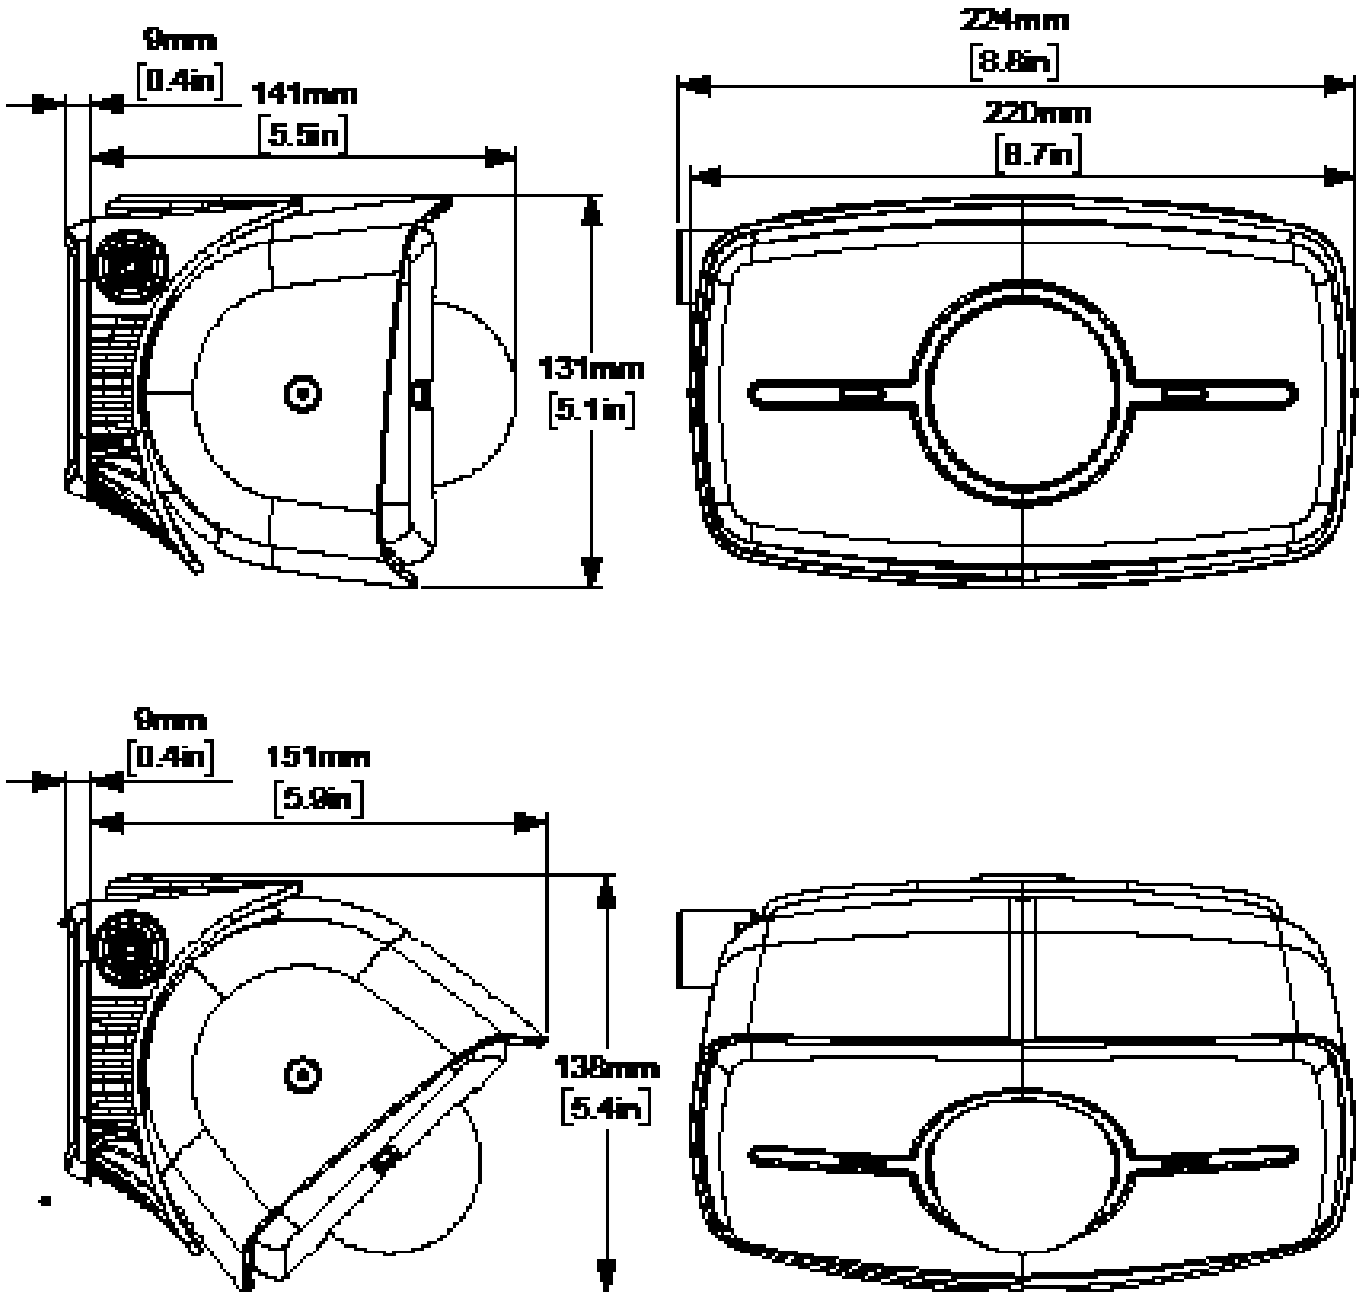

Evolution 180

180° Outdoor Camera

The next step in panoramic situational awareness

Dimensions

EVO-180-W#D-03_DS_2021.09

© Copyright 2021 ONVU Technologies AG. All rights reserved. Oncam is a trading name of ONVU Technologies AG. Specifications and configurations subject to change without notice. "ONCAM" and the "ONCAM logo" are trademarks, and in some cases registered or protected trademarks, of Oncam Global Limited and/or Oncam Global, Inc., including under registration in the UK, India and in the U.S. Patent and Trademark Office. All other trademarks are the property of their respective owners.

Oncam Global Ltd | 6th Floor, 2 London Wall Place | London EC2Y 5AU | United Kingdom
oncamgrandeye.com | +44 (0)20 7371 6640 | info@oncamgrandeye.com