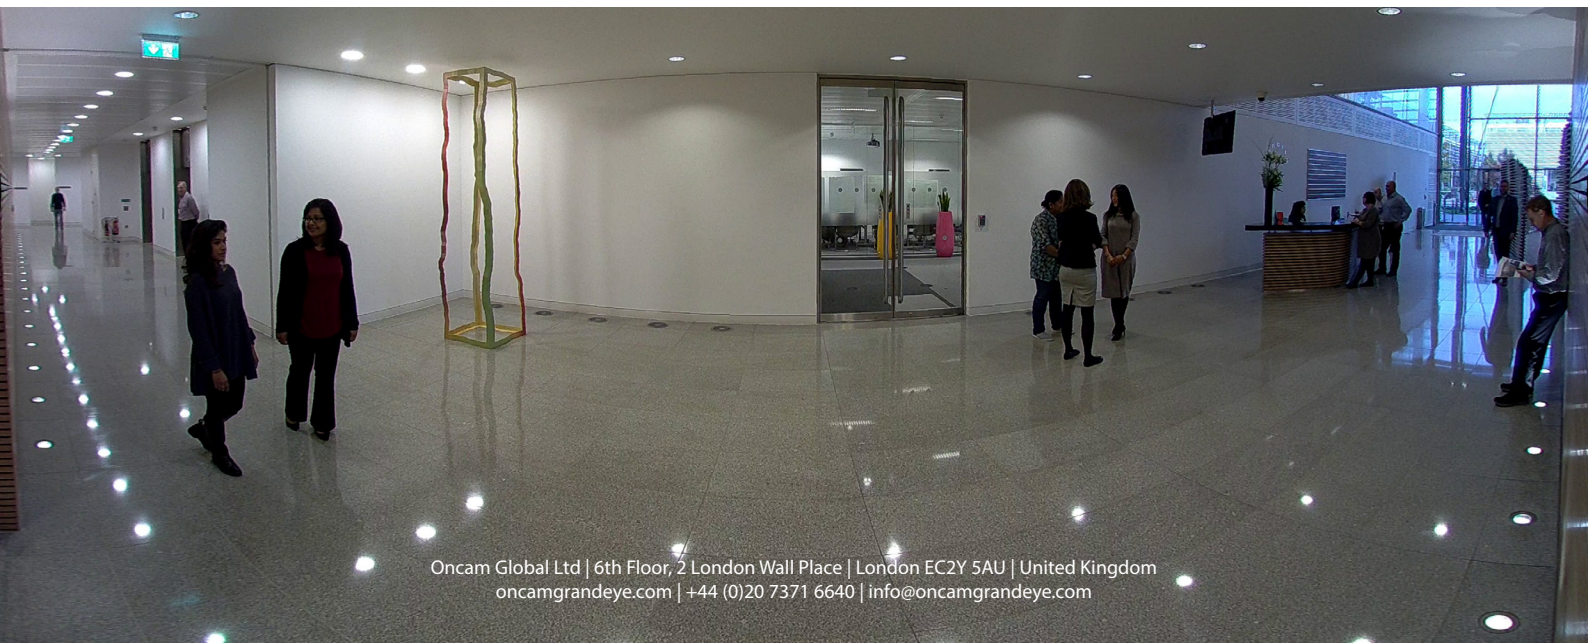

Advanced features

- Built-in 3D dewarped panoramic video
- Panoramic+ Views
- Oncam Angle Compensation Technology (ACT)
- Scene Offset Angle Control
- Configurable privacy regions
- Polygonal video motion detection regions
- Local alarm digital input and output
- Audio microphone input
- Local MicroSD card slot for event recording

EVO-180-WID

Compact and Versatile design

- Multiple interior mount options
- Clean and simple design
- Quick and easy installation
- Convenient wall-mounting enclosure
- Range of mounting boxes provide multiple mounting options: 0°, 25° and 45°
- Accessories allow for conduit pendant mounting
- Enclosure available in white

Evolution 180

180° Indoor Camera

The next step in panoramic situational awareness

Model	EVO-180-WID (White)
General	
Lens Field of View	187° horizontal, 74° vertical (Panoramic Stream) 187° horizontal, 162° vertical (Fisheye Stream)
Image Sensor	4072 H x 3046 V, 12.4 MP 1/2.3 in. Sony CMOS Sensor
Lens	187° / F2.4
Day/Night IR Cut Filter	Automatic, Manual or External Control
Minimum Illumination	0.1 lux
Frame Rate	Up to 30 fps Up to 14 fps at max resolution Panoramic Stream
Video Motion Detection	8 configurable polygon regions
External Alarm	1x contact input, 1x contact output
External IR Filter Control	1x contact input
Audio Connections	Audio in through external I/O connector, RTSP using G711 codec and ONVIF Profile S
Advanced Event Management	Configurable triggers: motion regions, external contact input, network down and HTTP GET. Configurable actions: external contact output, SMTP frame upload, local recording, LED, IR filter controls
Networking	TCP/IP, HTTP, DHCP, DNS, NTP, SMTP, RTSP, UPnP and WS-Discovery
Privacy	10 configurable privacy regions
Local Recording	Event based with configurable pre and post recording.
SD Card	Built-in MicroSD card slot. Supports cards up to 256GB capacity. Speed class 10 or higher.
White Balance Range	Auto White Balance (Range = approx. 2500 K ~ 8000 K)