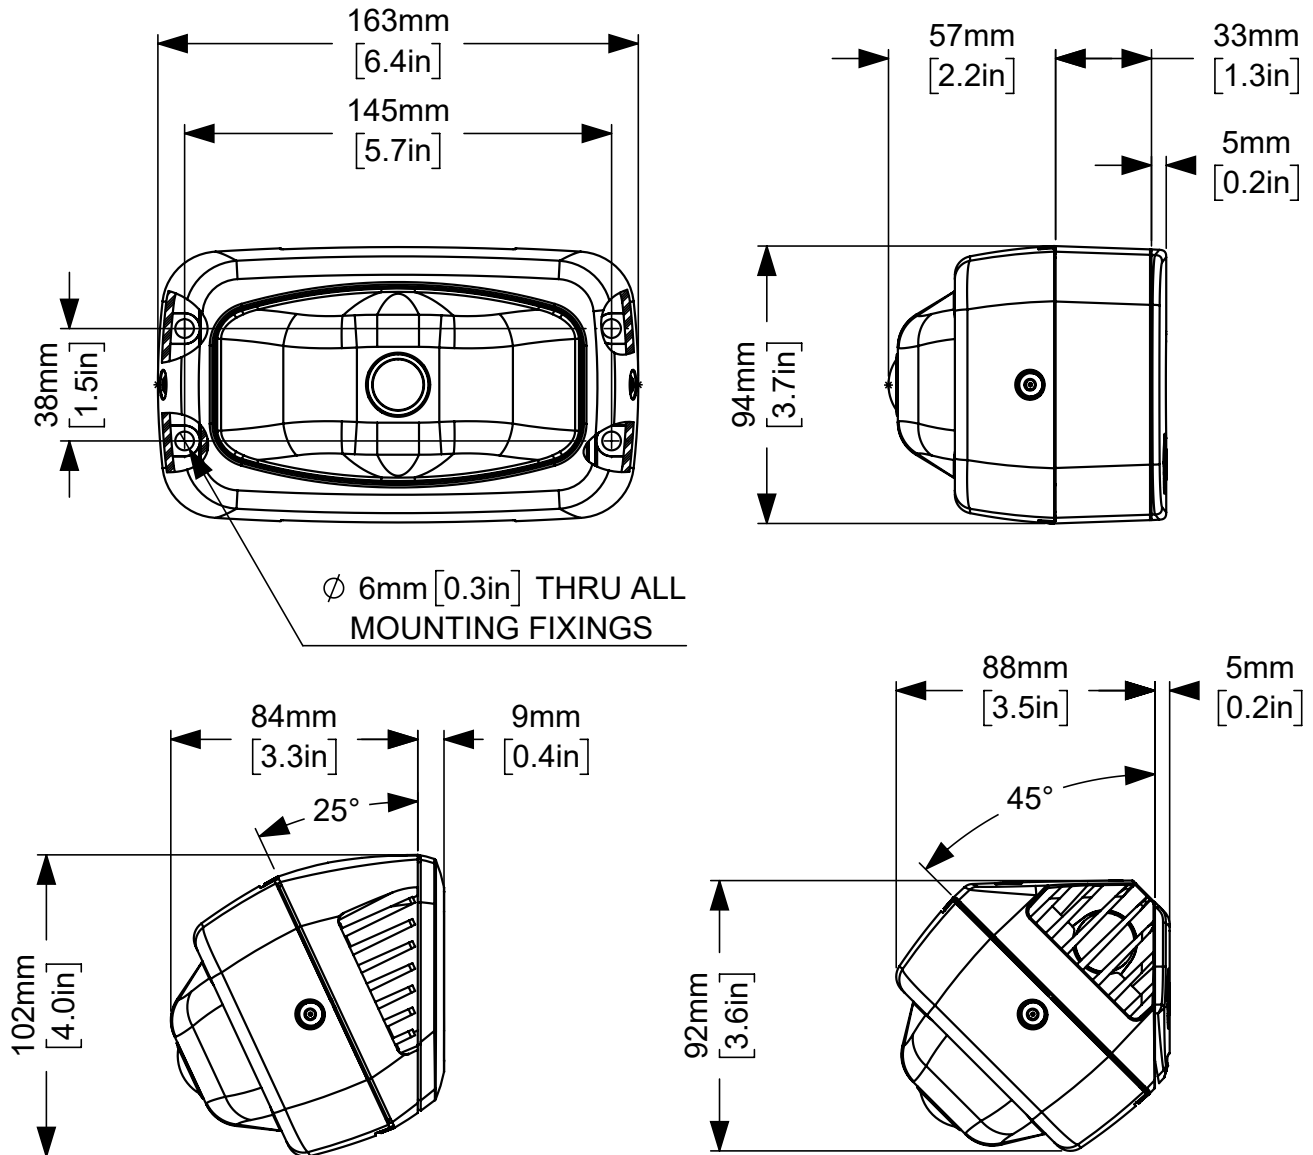

Mechanical	
Camera Mount	Surface and Pendant
Weight	0.55 kg (1.21 lbs)
Dimensions (L x W x H)	163 x 57 x 94mm (6.4 x 2.2 x 3.7in.)
Housing Material	Aluminum and Polymer

Environmental	
Operating Temperature Range	0 to + 40°C (-32 to +104°F)
Operating Humidity	Up to 95% non-condensing

Supplied accessories		
0° Mounting Box	25° Mounting Box	45° Mounting Box
		

Evolution 180

180° Indoor Camera

The next step in panoramic situational awareness

Dimensions

EVO-180-W#D-05_DS_2022.04

© Copyright 2022 ONVU Technologies AG. All rights reserved. Oncam is a trading name of ONVU Technologies AG. Specifications and configurations subject to change without notice. "ONCAM" and the "ONCAM logo" are trademarks, and in some cases registered or protected trademarks, of Oncam Global Limited and/or Oncam Global, Inc., including under registration in the UK, India and in the U.S. Patent and Trademark Office. All other trademarks are the property of their respective owners.