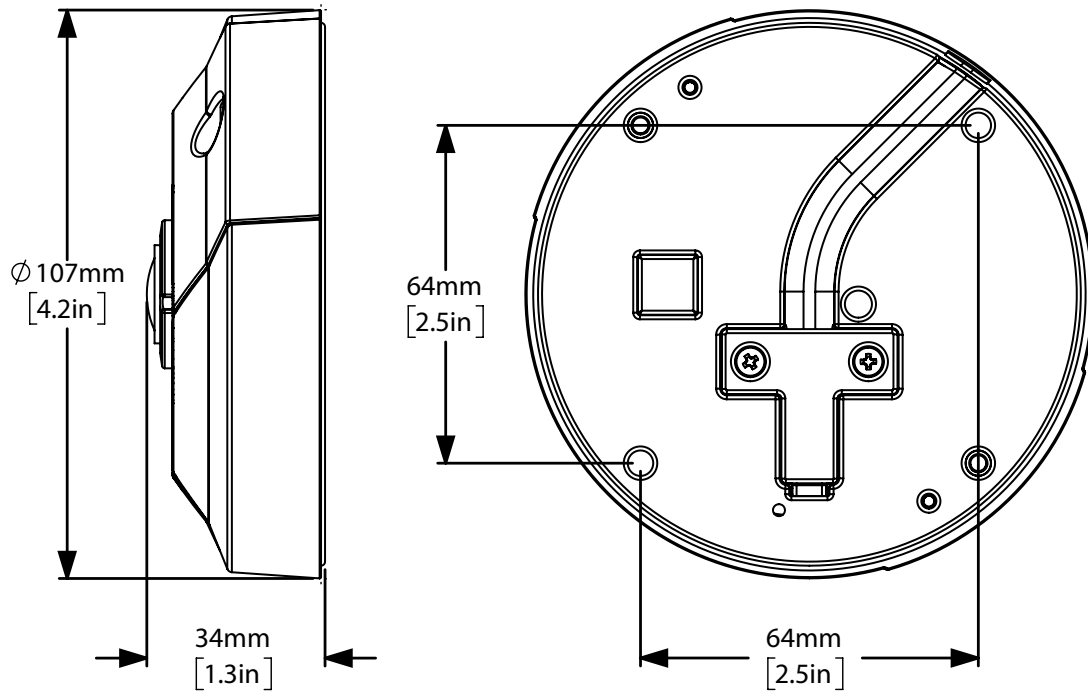

Evolution 05 Mini

360° Night Camera

The next step in 360° total situational awareness

Dimensions

©2014 - 2020 Oncam Global Group AG. All rights reserved.

Oncam Grandeye is the trade name of Oncam Global Group AG. Specifications and configurations subject to change without notice.

EVO-05-L#N-02_2020.11