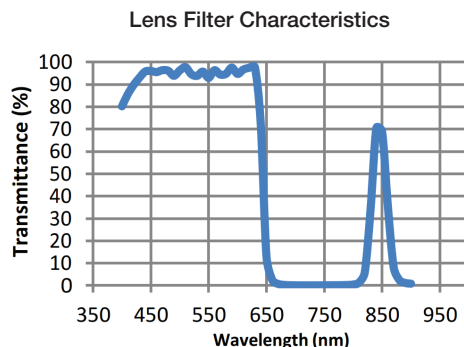

### IR optical filter

- Visible light + near infrared pass-band at 850 NM