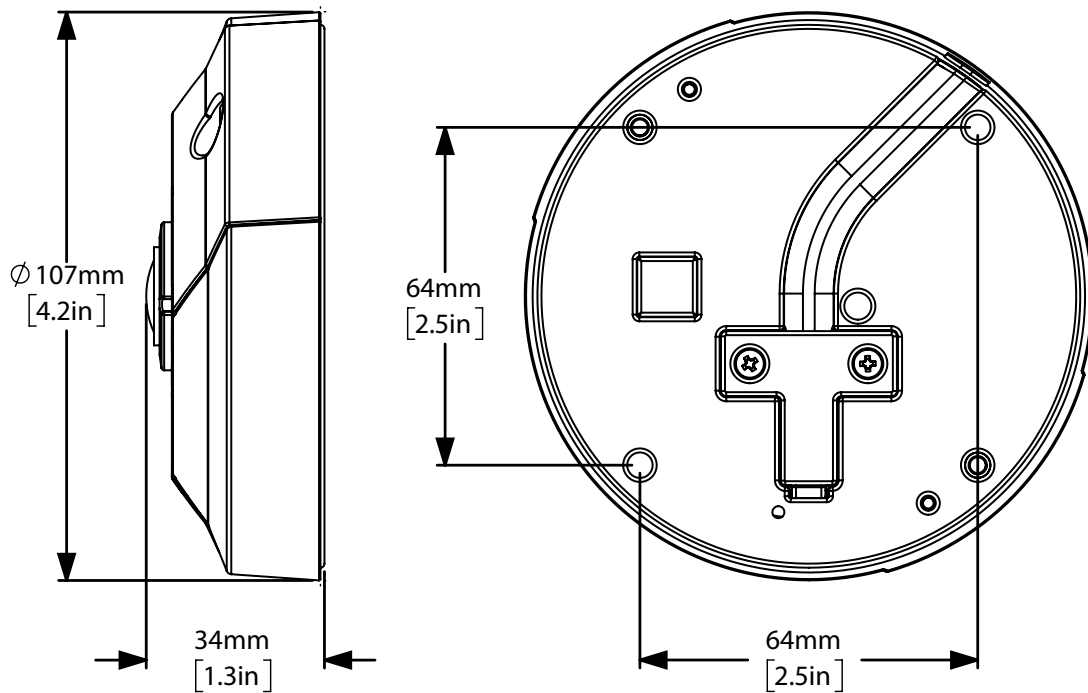

Evolution 05 Mini

360° Indoor Camera

The next step in 360° total situational awareness

| Mechanical | |
|-------------------------------|-----------------------------|
| Camera Mount | Surface mount |
| Weight | 0.22 kg (0.48 lbs) |
| Dimensions (Diameter x Depth) | 107 x 34 mm (4.2 x 1.3 in.) |
| Housing Material | Polymer |

| Accessories | | |
|-------------------------------------------------------------------------------------|--------------------|-----------------------------------------------------------------------------------------------------------------------------------------------------------------------|
| | Part Number | Description |
|  | OBE-11-IWA (White) | Dome bubble trim The Dome bubble trim is made of optical grade polymer. |
|  | OBE-16-OWA (White) | M20 conduit back box Fitted for the camera back and provides three entry points for easy cabling through M20 size conduits. Coil excess cable within back box. |
|  | OBE-13-IBA | Pendant Mount Adapter M32 female thread; supplied with M32 to 1½ NPT male thread adaptor. Fit onto the camera back. |
|  | OBE-17-IWA (White) | Indoor Mounting Kit Includes a Pendant Mount Adapter and Conduit Back Box. |

Evolution 05 Mini

360° Indoor Camera

The next step in 360° total situational awareness

Dimensions

EVO-05-L#D-01_2022.02

© Copyright 2022 ONVU Technologies AG. All rights reserved. Oncam is a trading name of ONVU Technologies AG. Specifications and configurations subject to change without notice. "ONCAM" and the "ONCAM logo" are trademarks, and in some cases registered or protected trademarks, of Oncam Global Limited and/or Oncam Global, Inc., including under registration in the UK, India and in the U.S. Patent and Trademark Office. All other trademarks are the property of their